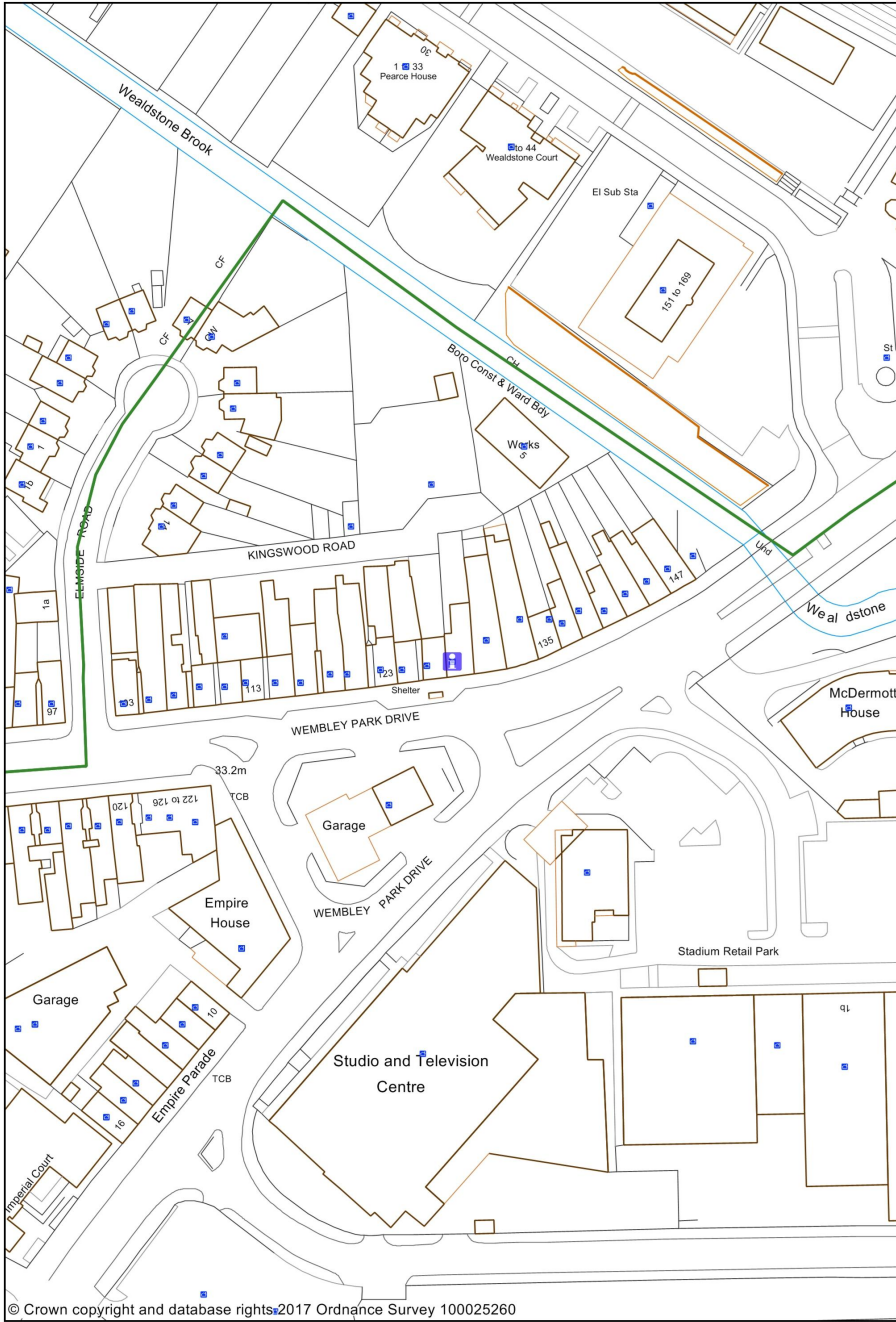

Stadium Supermarket 129 Wembley Park Drive

© Crown copyright and database rights 2017 Ordnance Survey 100025260

1:1250

0 0.02 0.04 kilometres